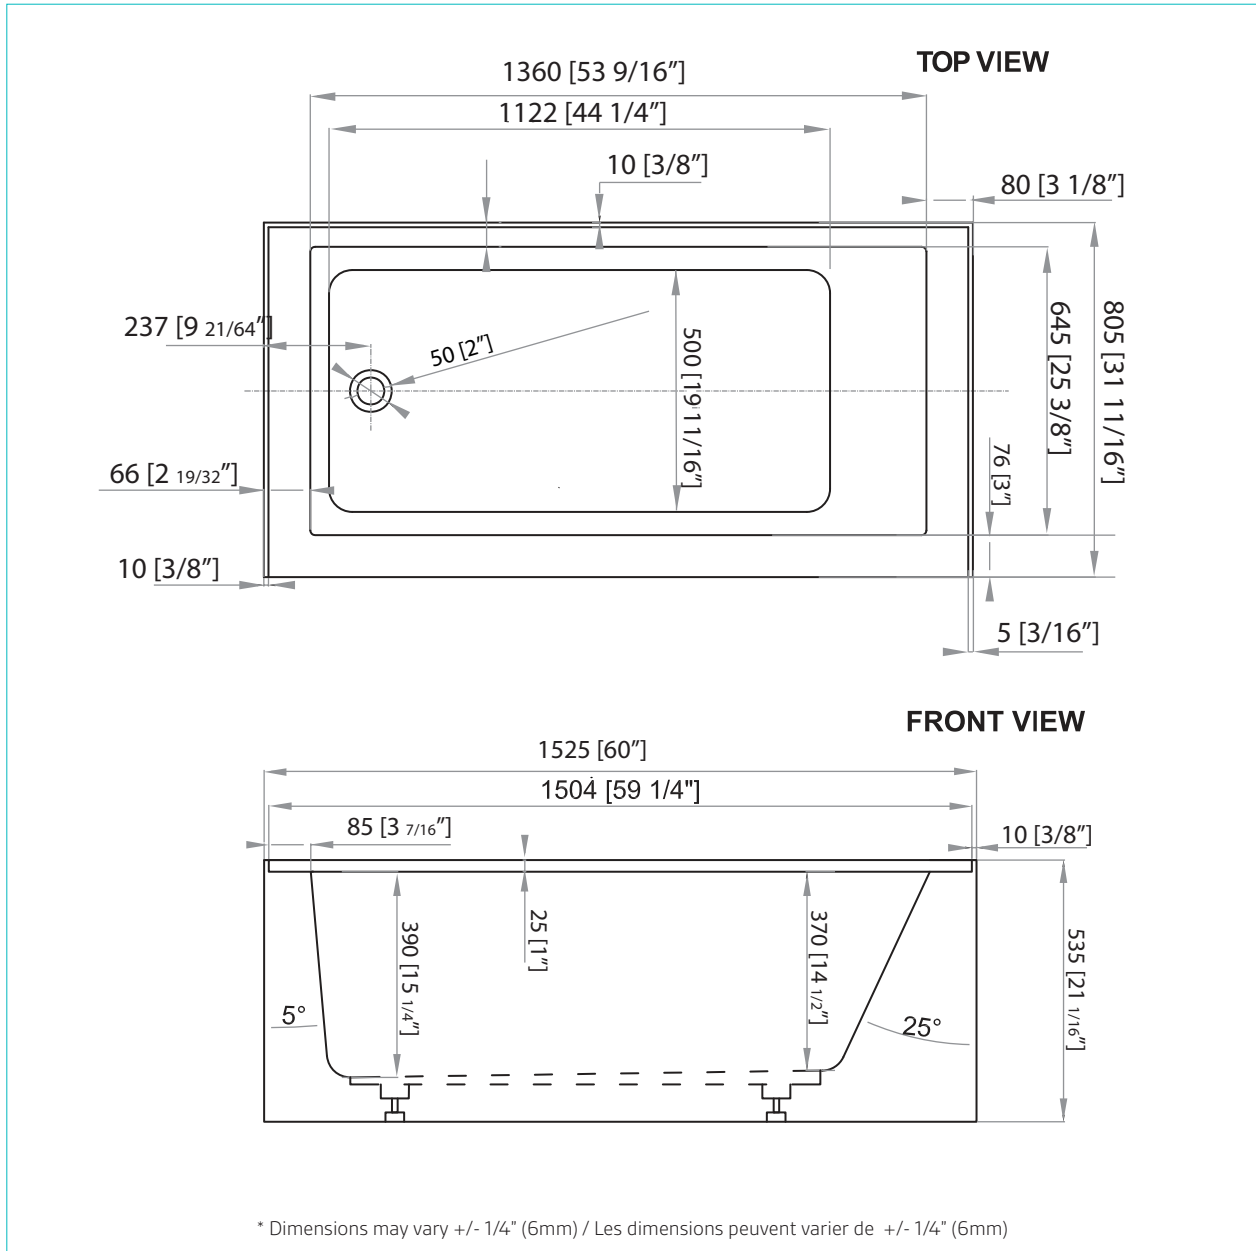

**FREESTANDING
BATHTUBS**

**BAIGNOIRES
AUTOPORTANTES**

BT-BWA3260L

DIMENSIONS		WEIGHT POIDS		MATERIAL MATERIEL		OVERFLOW HEIGHT HAUTEUR DU TROP-PLEIN		WATER CAPACITY CAPACITÉ DE L'EAU	
60 x 31.7 x 21" 1525 x 805 x 535mm		85 lbs 38.5 Kg		Acrylic Acrylique		13" 330mm		48 gal 218 lts	
FINISH FINITION		DRAIN LOCATION LOCATION DU DRAIN		PIECES PIÈCES		COMPLIANCE CERTIFICATIONS: Uniform Plumbing Code National Plumbing Code of Canada CSA B45.5-17/IAPMO Z124-2017			
White Blanc		Left Gauche		1 pc					

Pure acrylic
construction
reinforced by
fiberglass

Skirted tub
installation

Adjustable feet

Pop-up drain
NOT included

Circular hole for
overflow

cUPC Certified